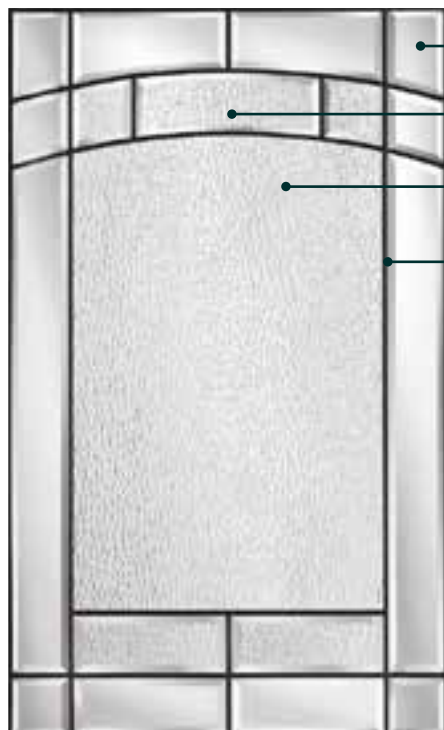

ELEMENT

Low-E+Argon

22x36

8x36

Low-E+Argon

22x48

8x48

Verre clair biseauté