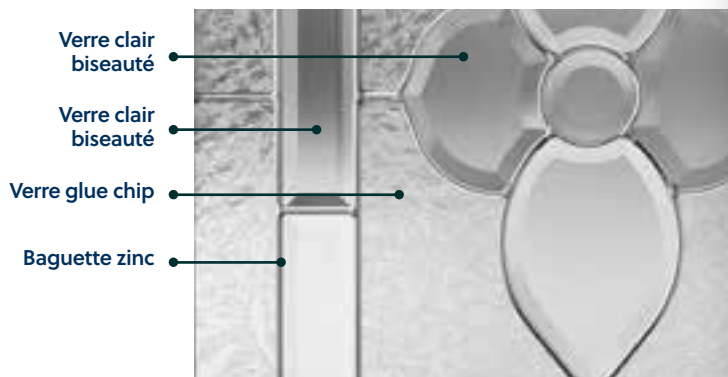

Low-E + Argon

22x48

8x48

Low-E + Argon

22x36

8x36